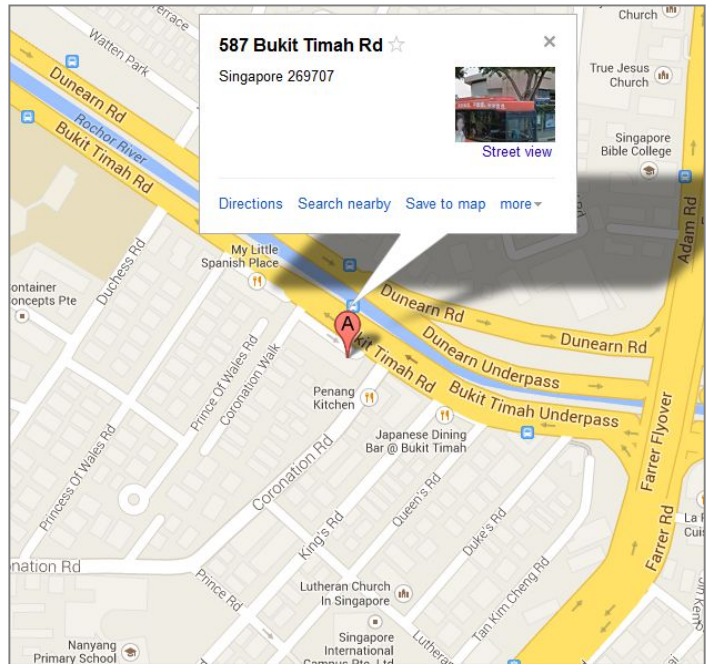

GP Tutors Now Education Centre

Bukit Timah Branch

587 Bukit Timah Road
Coronation Shopping Plaza
Singapore 269707

TEL: 6475-0624

Email: Registration@GPTutorsNow.com

How to get there:

- (1) 10 mins walk from Botanic Gardens MRT
- (2) Direct Bus: 66 67 74 151 154 156 157
170 171 174 852 961