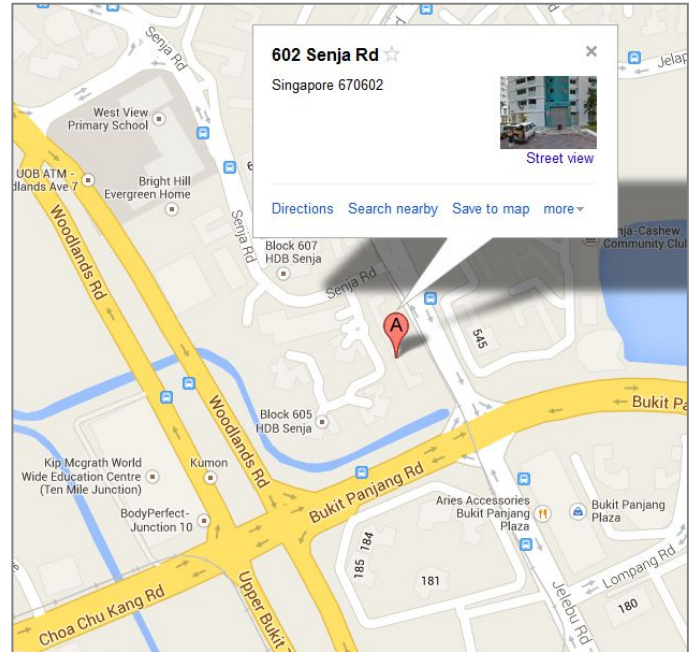

GP Tutors Now Education Centre

Bukit Panjang Branch

602 Senja Road
Singapore 670602

TEL: 6475-0624

Email: Registration@GPTutorsNow.com

How to get there:

- (1) 5 mins walk from Senja LRT
- (2) Direct Bus: 75 171 176 177 184 187
190 700 700A 920 922
960 963 970 971E 972
975