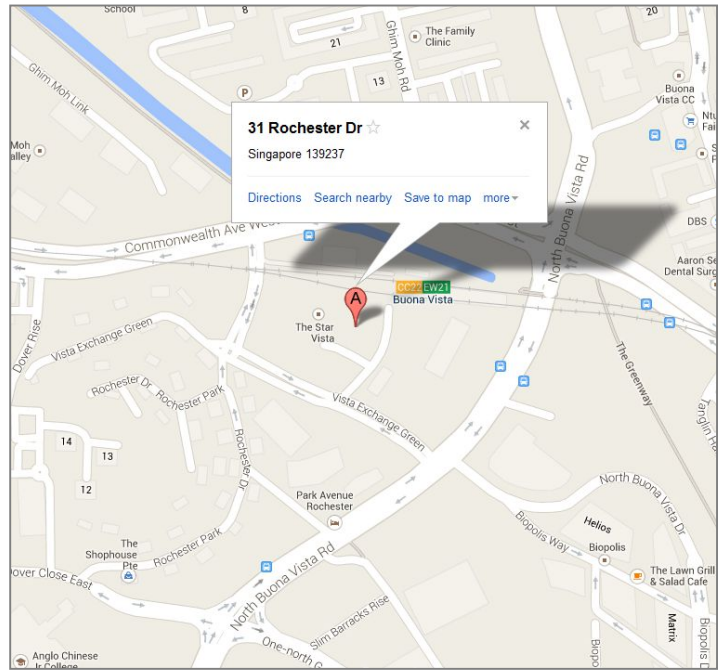

GP Tutors Now Education Centre

Buona Vista Branch

31 Rochester Drive, Suite 462
Singapore 138637

TEL: 6475-0624

Email: Registration@GPTutorsNow.com

How to get there:

- (1) 12 mins walk from Buona Vista MRT
- (2) Direct Bus: 79 91 92 95 105 106 147
185 191 196 198 200