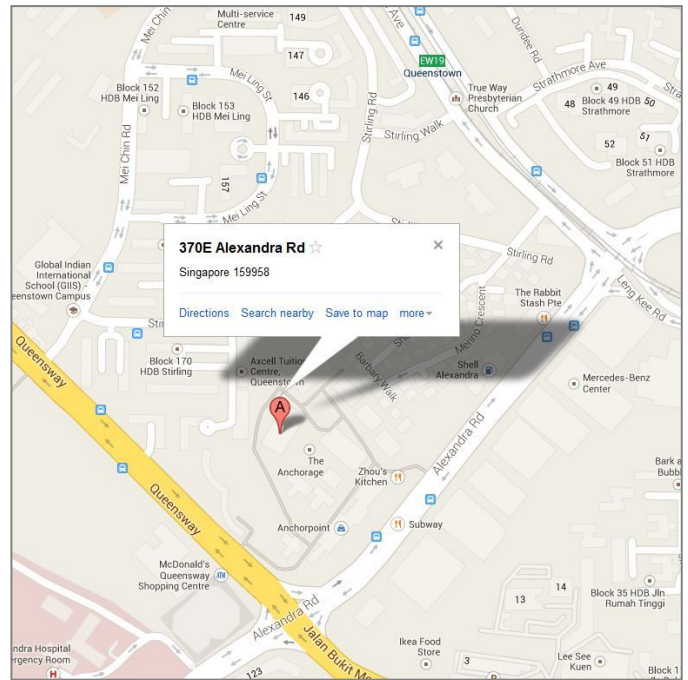

## Queenstown Branch

370E Alexandra Road  
Singapore 159958

TEL: 6475-0624

Email: [Registration@GPTutorsNow.com](mailto:Registration@GPTutorsNow.com)

How to get there:

(1) 10 mins walk from Queenstown MRT

(2) Direct Bus: 14\* 33 51 61 64 93  
100 111\* 123 145\* 147  
153 186\* 195 196 197\*  
198 855 961 970\*

\*Requires 10 mins walk