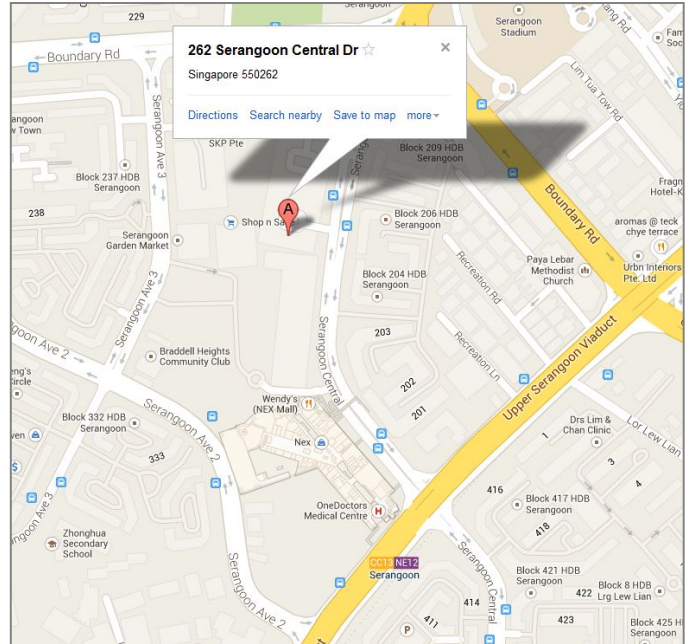

# GP Tutors Now Education Centre

**Serangoon Branch**  
262 Serangoon Central Dr  
Singapore 550262

**TEL: 6475-0624**  
**Email: Registration@GPTutorsNow.com**

How to get there:  
(1) 12 mins walk from Serangoon MRT  
(2) Direct Bus: 22, 43, 53, 70, 70M, 81  
82, 147, 315, 853, 853C